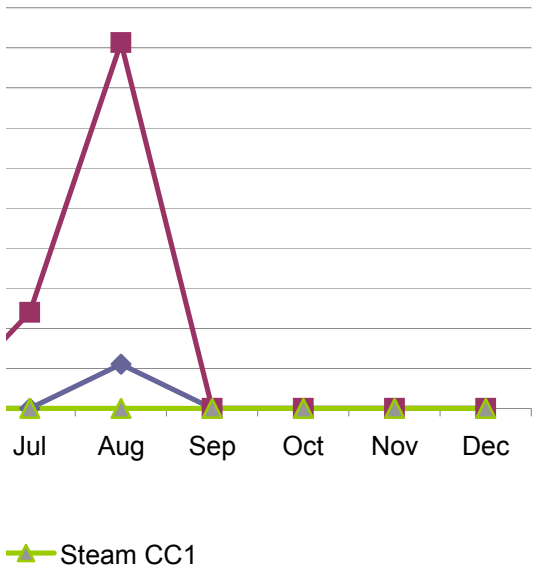

	jet 1 CC1 Maint hrs	jet 2 CC1 Maint hrs	Steam CC1 Maint hrs	jet 1 CC1 FOH
Jan. 08	0	0.0	0	74.9
Feb	0	0.0	0	3.3
Mar	0	0.0	0	0.0
Apr	0	0.0	0	0.0
May	14	14.0	14	0.0
Jun	0	0.0	0	0.0
Jul	0	23.9	0	7.1
Aug	11	91.3	0	0.0
Sep	0	0.0	0	0.0
Oct	0	0.0	0	0.0
Nov	0	0.0	0	0.0
Dec	0	0.0	0	0.0

jet 2 CC1 Steam CC1
 FOH FOH

74.9	128.4
2.9	9.3
0.0	187.6
0.0	27.3
0.0	27.1
0.0	178.3
45.3	126.2
0.0	150.0
0.0	316.1
0.0	0.0
0.0	0.0
0.0	0.0

T.

CC FOH