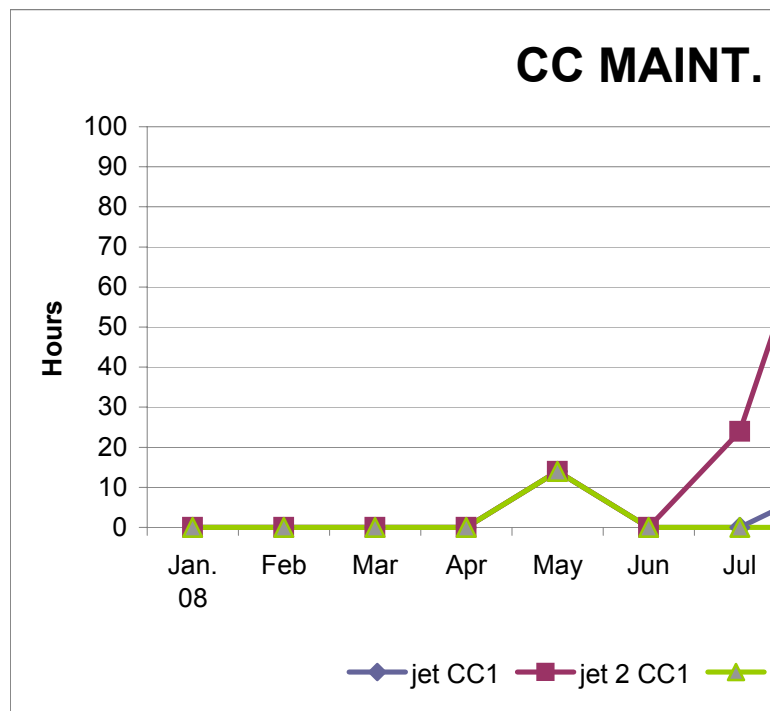

	jet 1 CC1 Maint hrs	jet 2 CC1 Maint hrs	Steam CC1 Maint hrs	jet 1 CC1 FOH
Jan. 08	0	0.0	0	74.9
Feb	0	0.0	0	3.3
Mar	0	0.0	0	0.0
Apr	0	0.0	0	0.0
May	14	14.0	14	0.0
Jun	0	0.0	0	0.0
Jul	0	23.9	0	7.1
Aug	11	91.3	0	0.0
Sep	0	0.0	0	0.0
Oct	0	0.0	0	0.0
Nov	0	0.0	0	0.0
Dec	0	0.0	0	0.0

jet 2 CC1 Steam CC1
 FOH FOH

74.9	128.4
2.9	9.3
0.0	187.6
0.0	27.3
0.0	27.1
0.0	178.3
45.3	126.2
0.0	150.0
0.0	316.1
0.0	0.0
0.0	0.0
0.0	0.0

T.

CC FOH