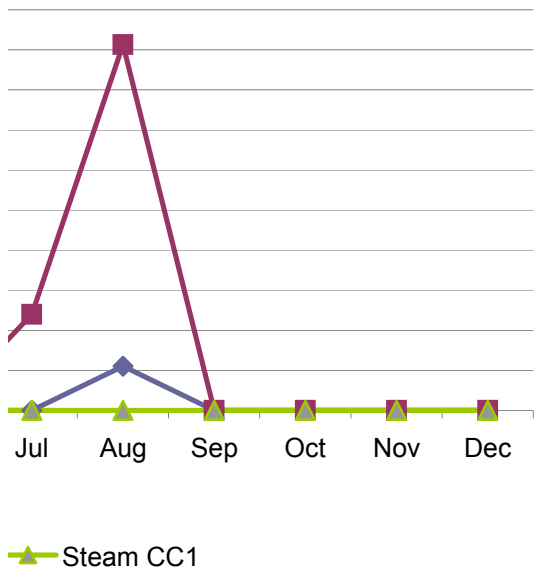

	jet 1 CC1 Maint hrs	jet 2 CC1 Maint hrs	Steam CC1 Maint hrs	jet 1 CC1 FOH
Jan. 08	0	0.0	0	74.9
Feb	0	0.0	0	3.3
Mar	0	0.0	0	0.0
Apr	0	0.0	0	0.0
May	14	14.0	14	0.0
Jun	0	0.0	0	0.0
Jul	0	23.9	0	7.1
Aug	11	91.3	0	0.0
Sep	0	0.0	0	0.0
Oct	0	0.0	0	0.0
Nov	0	0.0	0	0.0
Dec	0	0.0	0	0.0

jet 2 CC1    Steam CC1  
FOH        FOH

74.9	128.4
2.9	9.3
0.0	187.6
0.0	27.3
0.0	27.1
0.0	178.3
45.3	126.2
0.0	150.0
0.0	316.1
0.0	0.0
0.0	0.0
0.0	0.0

T.

CC FOH