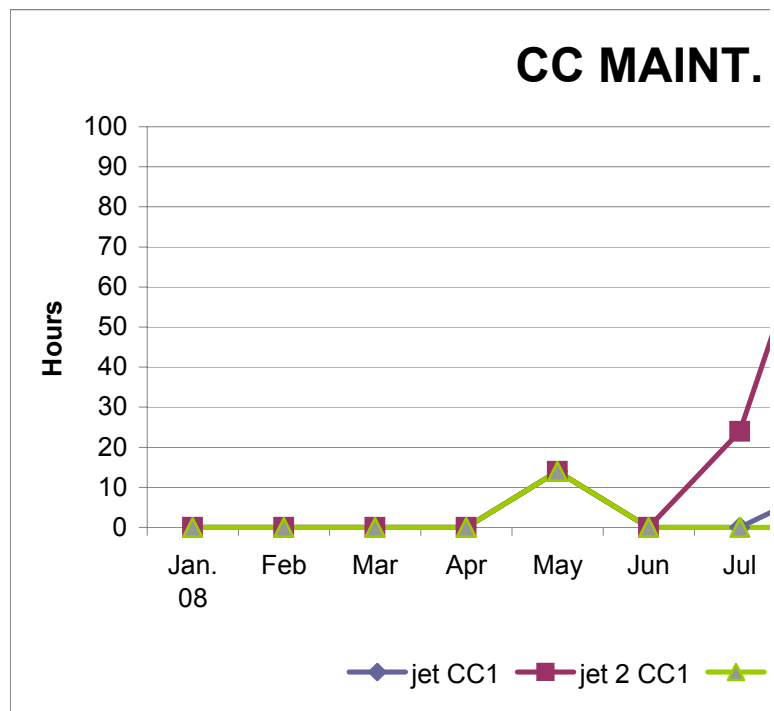

	jet 1 CC1 Maint hrs	jet 2 CC1 Maint hrs	Steam CC1 Maint hrs	jet 1 CC1 FOH
Jan. 08	0	0.0	0	74.9
Feb	0	0.0	0	3.3
Mar	0	0.0	0	0.0
Apr	0	0.0	0	0.0
May	14	14.0	14	0.0
Jun	0	0.0	0	0.0
Jul	0	23.9	0	7.1
Aug	11	91.3	0	0.0
Sep	0	0.0	0	0.0
Oct	0	0.0	0	0.0
Nov	0	0.0	0	0.0
Dec	0	0.0	0	0.0

jet 2 CC1    Steam CC1  
FOH        FOH

74.9	128.4
2.9	9.3
0.0	187.6
0.0	27.3
0.0	27.1
0.0	178.3
45.3	126.2
0.0	150.0
0.0	316.1
0.0	0.0
0.0	0.0
0.0	0.0

T.

CC FOH